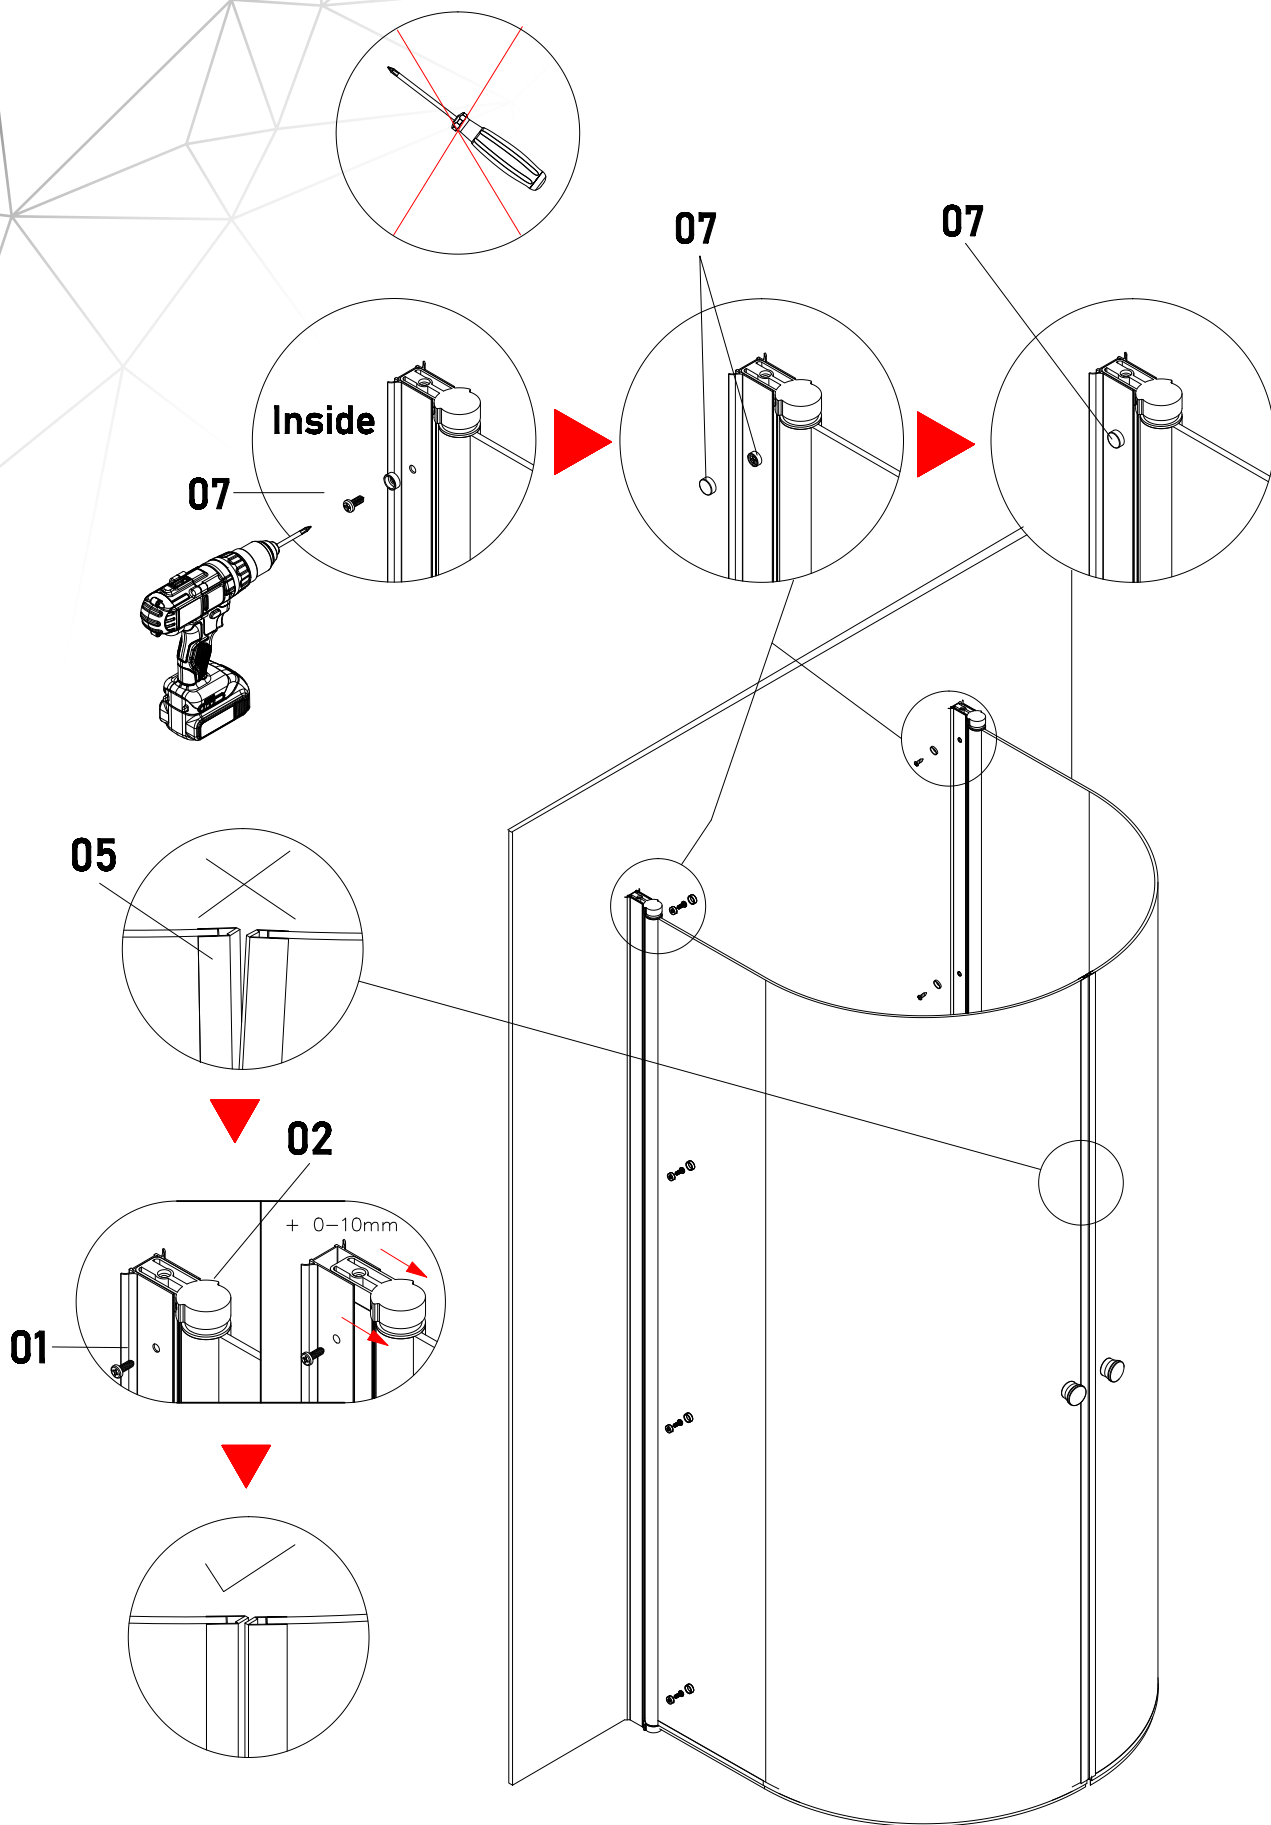

Copyright ©2020 Bygghemma Sverige AB. Original content rights reserved. All product names, logos, and brands are property of their respective owners.

Information contained within this document was considered accurate at the time of publication, but may be subject to revision.