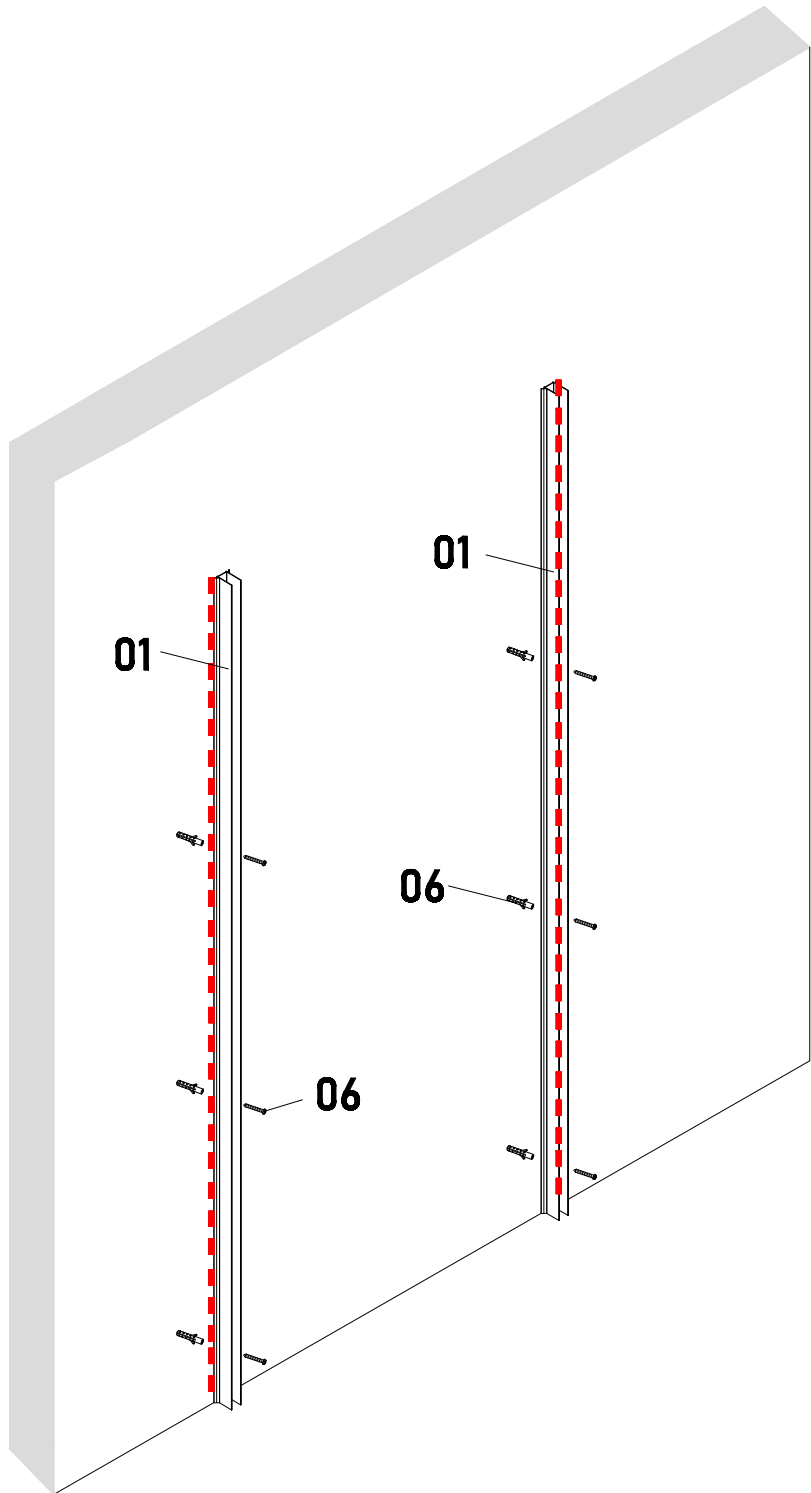

Copyright ©2020 Bygghemma Sverige AB. Original content rights reserved. All product names, logos, and brands are property of their respective owners.

Information contained within this document was considered accurate at the time of publication, but may be subject to revision.