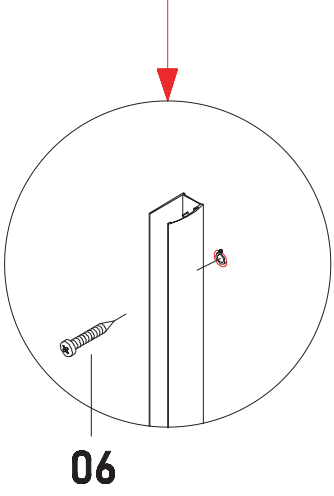

Copyright ©2020 Bygghemma Sverige AB. Original content rights reserved. All product names, logos, and brands are property of their respective owners.

Information contained within this document was considered accurate at the time of publication, but may be subject to revision.