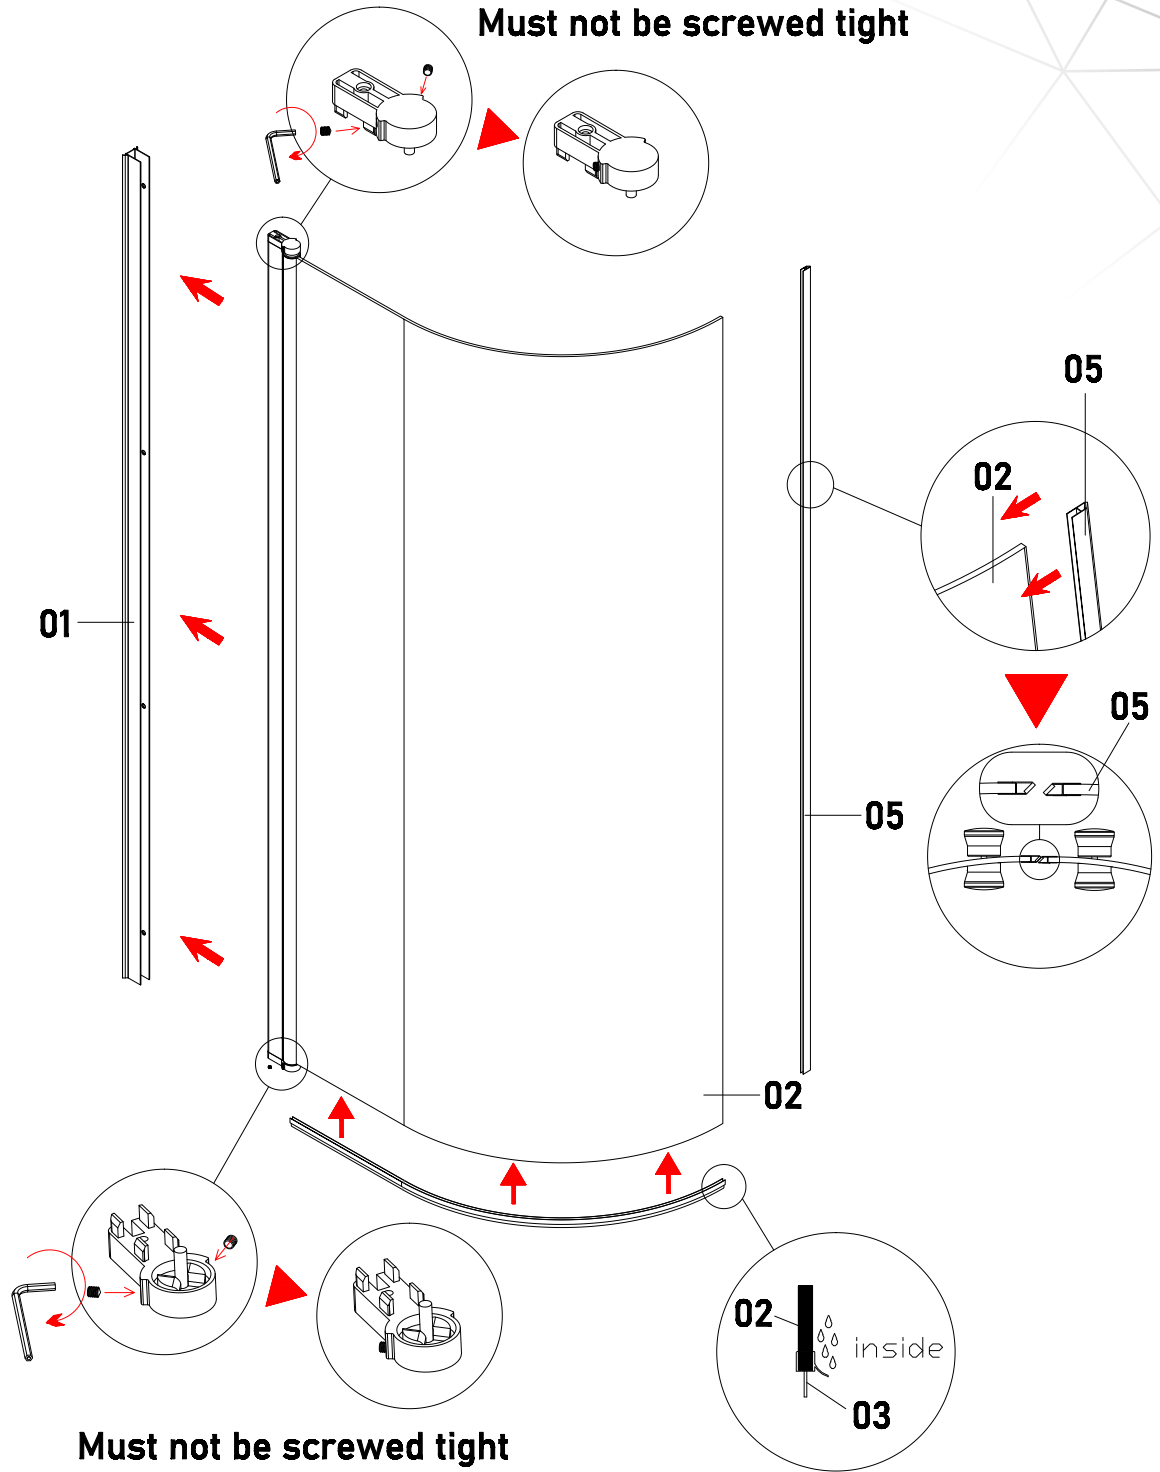

Copyright ©2020 Bygghemma Sverige AB. Original content rights reserved. All product names, logos, and brands are property of their respective owners.

Information contained within this document was considered accurate at the time of publication, but may be subject to revision.