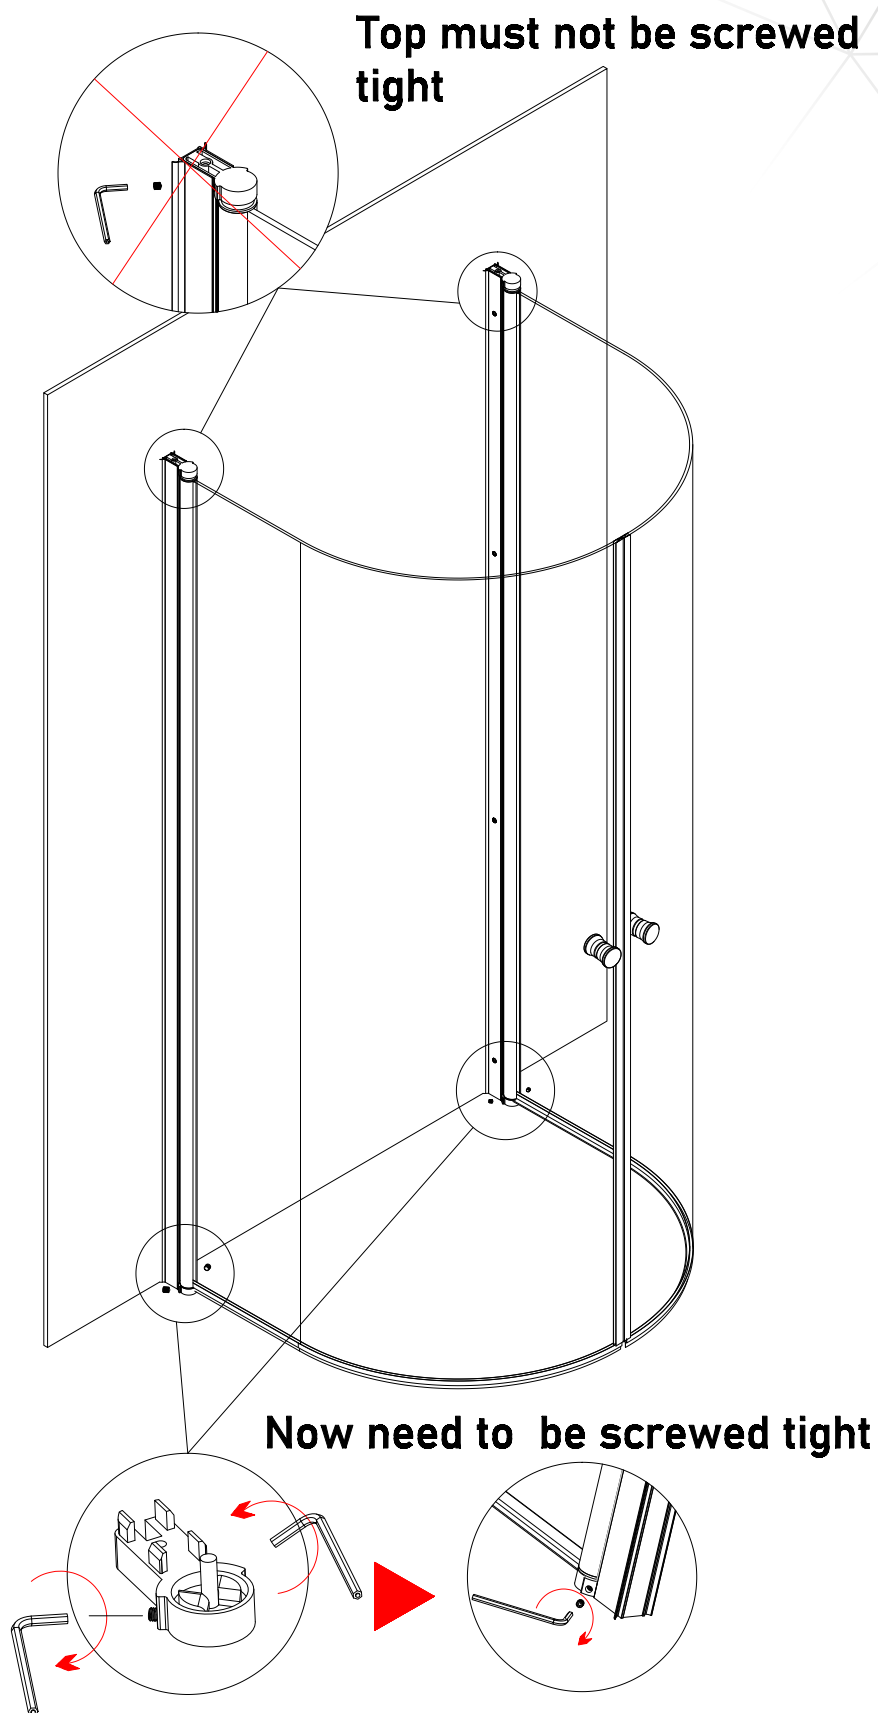

Copyright ©2020 Bygghemma Sverige AB. Original content rights reserved. All product names, logos, and brands are property of their respective owners.

Information contained within this document was considered accurate at the time of publication, but may be subject to revision.