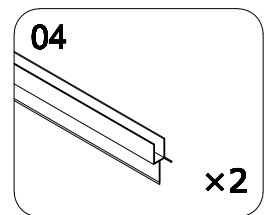

Copyright ©2020 Bygghemma Sverige AB. Original content rights reserved. All product names, logos, and brands are property of their respective owners.

Information contained within this document was considered accurate at the time of publication, but may be subject to revision.