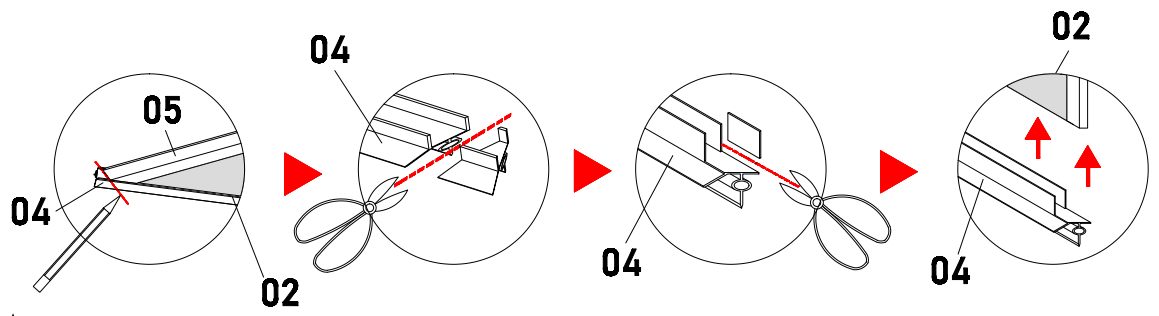

Copyright ©2020 Bygghemma Sverige AB. Original content rights reserved. All product names, logos, and brands are property of their respective owners.

Information contained within this document was considered accurate at the time of publication, but may be subject to revision.