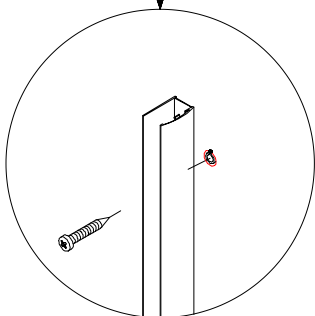

Copyright ©2020 Bygghemma Sverige AB. Original content rights reserved. All product names, logos, and brands are property of their respective owners.

Information contained within this document was considered accurate at the time of publication, but may be subject to revision.