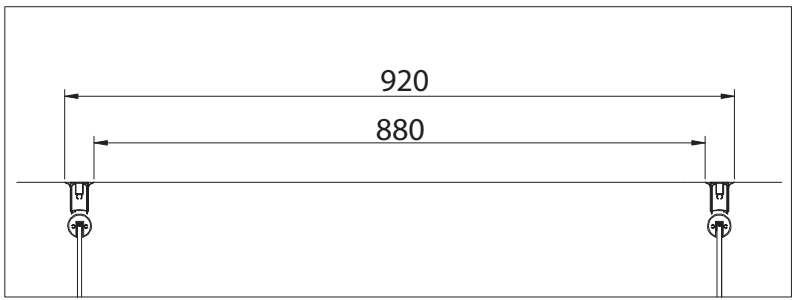

Copyright ©2020 Bygghemma Sverige AB. Original content rights reserved. All product names, logos, and brands are property of their respective owners.

Information contained within this document was considered accurate at the time of publication, but may be subject to revision.