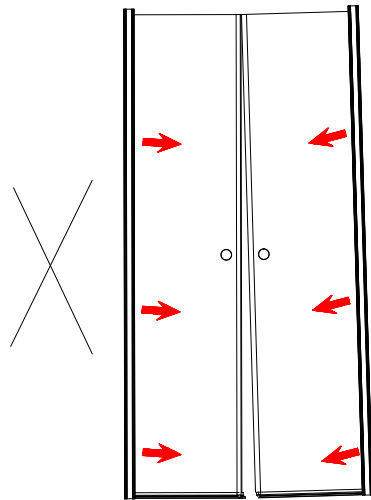

Copyright ©2020 Bygghemma Sverige AB. Original content rights reserved. All product names, logos, and brands are property of their respective owners.

Information contained within this document was considered accurate at the time of publication, but may be subject to revision.