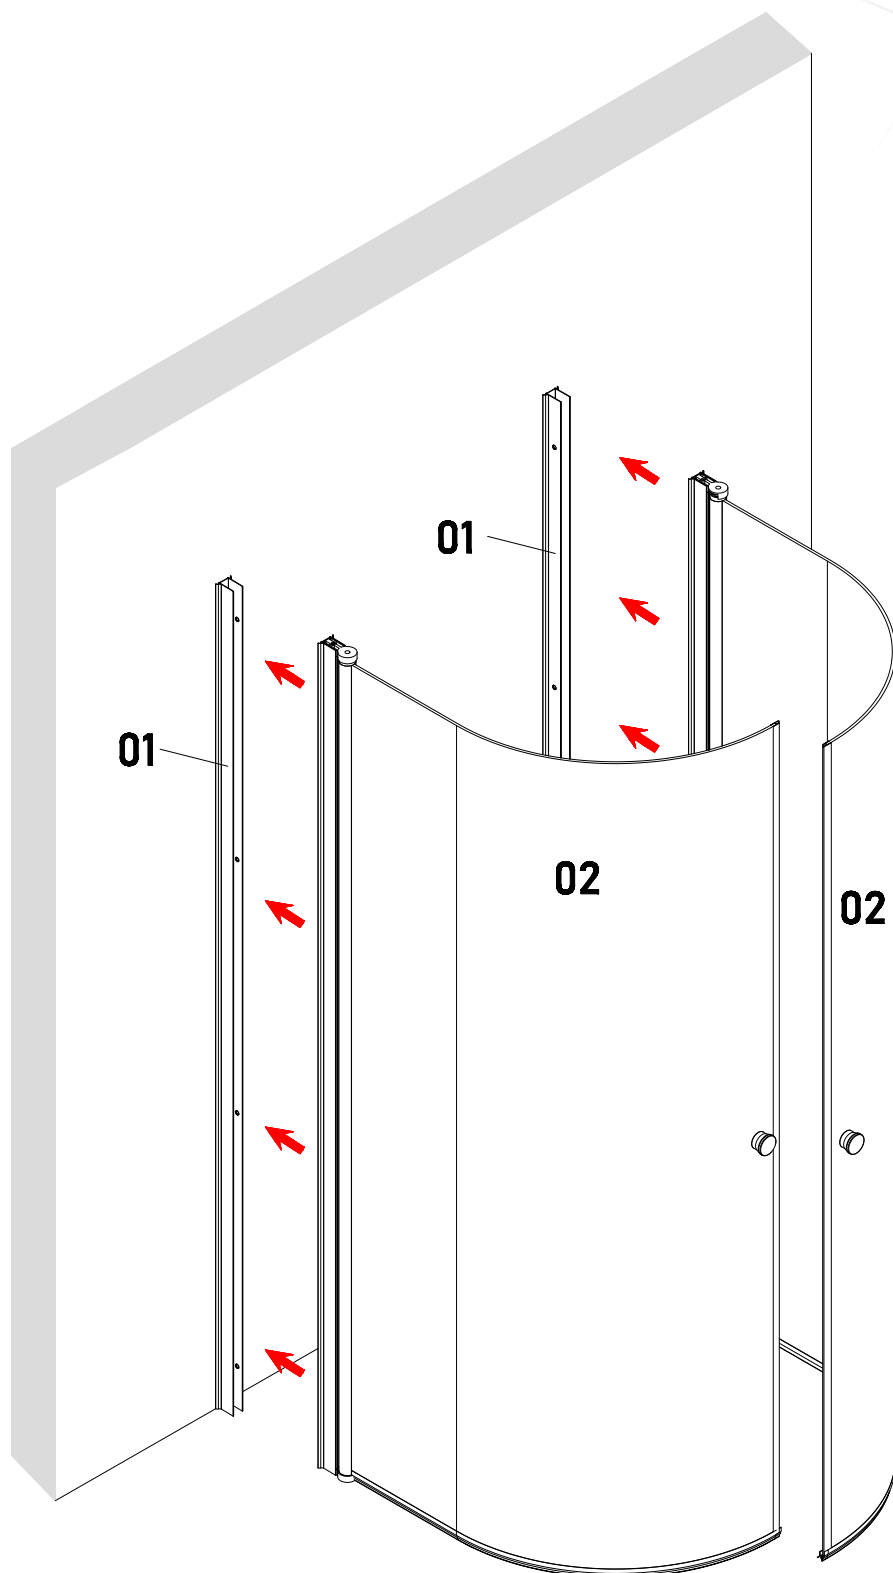

Copyright ©2020 Bygghemma Sverige AB. Original content rights reserved. All product names, logos, and brands are property of their respective owners.

Information contained within this document was considered accurate at the time of publication, but may be subject to revision.