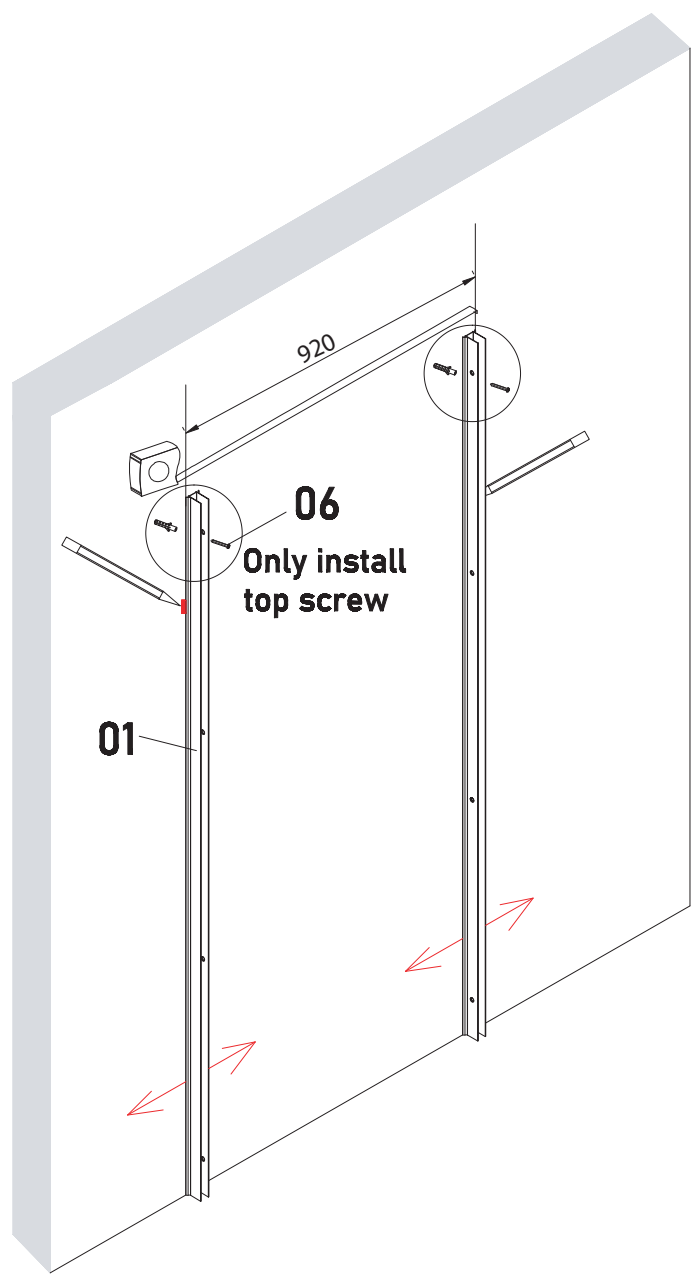

Copyright ©2020 Bygghemma Sverige AB. Original content rights reserved. All product names, logos, and brands are property of their respective owners.

Information contained within this document was considered accurate at the time of publication, but may be subject to revision.