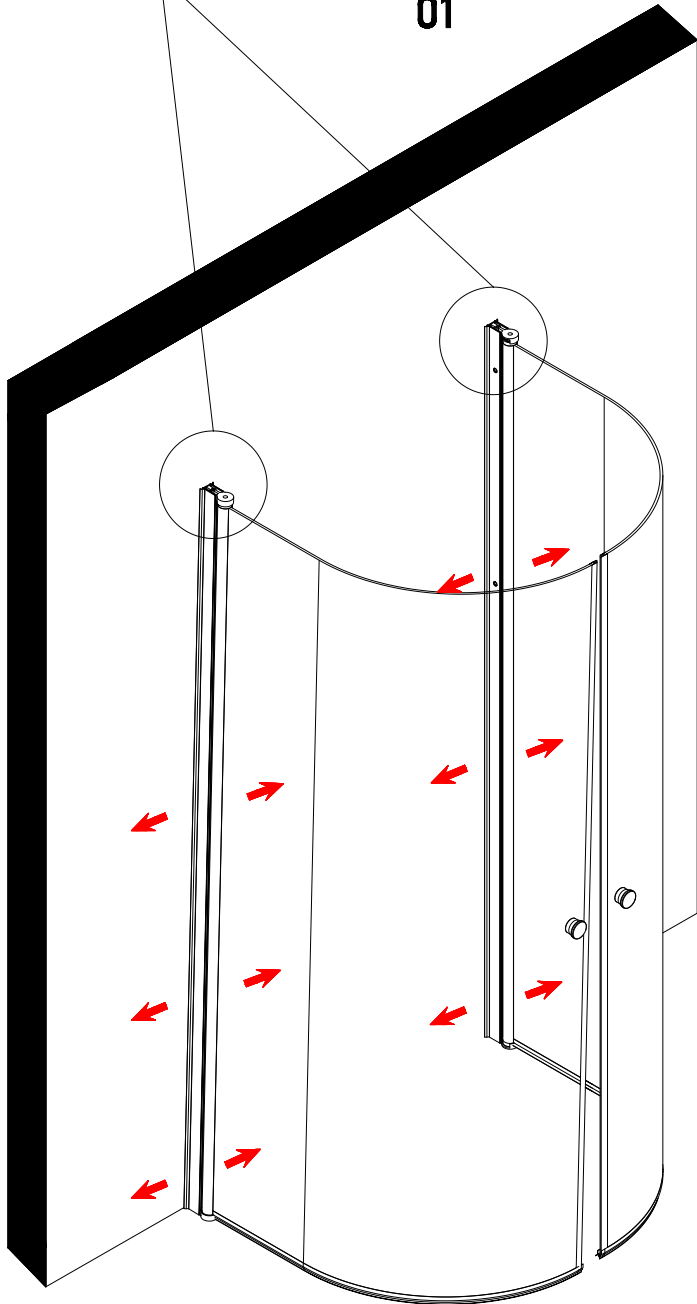

Copyright ©2020 Bygghemma Sverige AB. Original content rights reserved. All product names, logos, and brands are property of their respective owners.

Information contained within this document was considered accurate at the time of publication, but may be subject to revision.