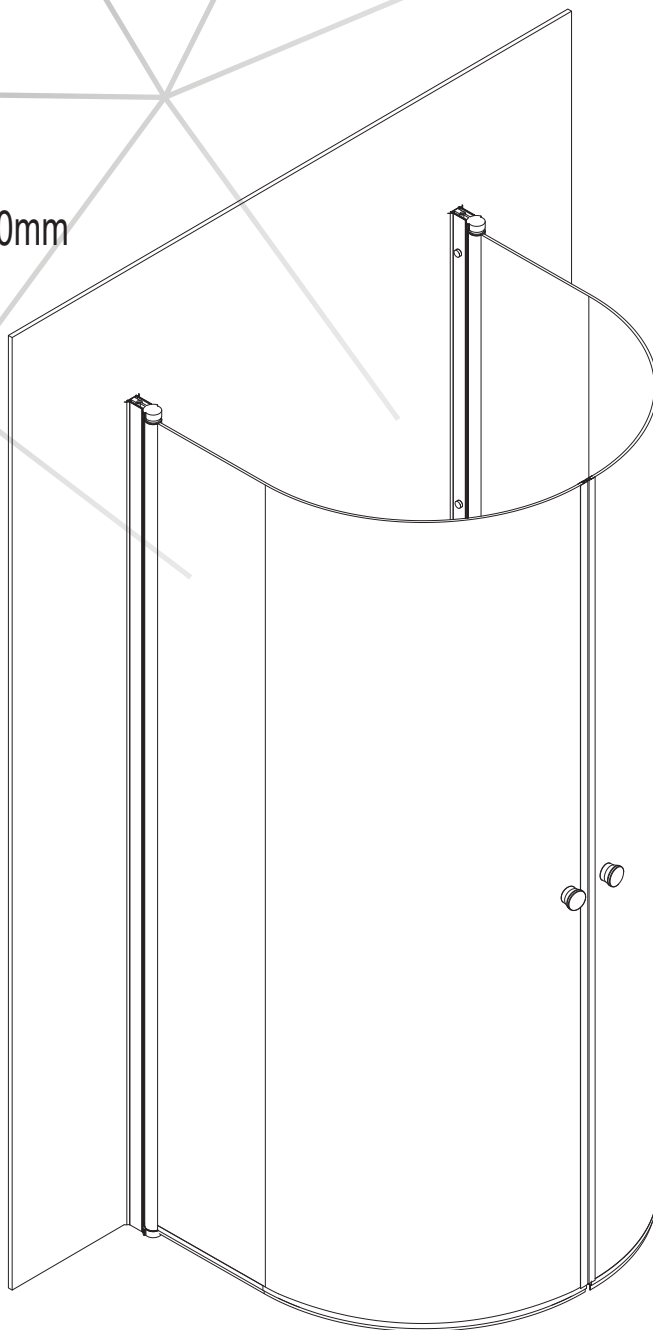

# MITT Q2 GO

Size:  
078:1900\*780\*920mm

EN 14428:2015 (2021-03-25)

bathlife®

OF SWEDEN

Copyright ©2021 Bygghemma Sverige AB. Original content rights reserved. All product names, logos, and brands are property of their respective owners.