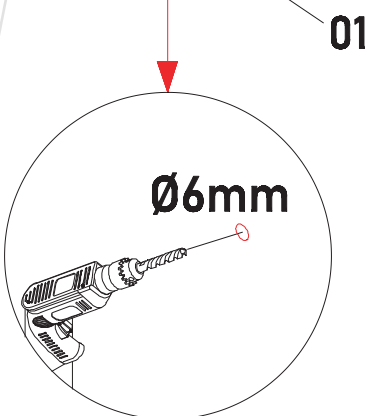

Copyright ©2020 Bygghemma Sverige AB. Original content rights reserved. All product names, logos, and brands are property of their respective owners.

Information contained within this document was considered accurate at the time of publication, but may be subject to revision.