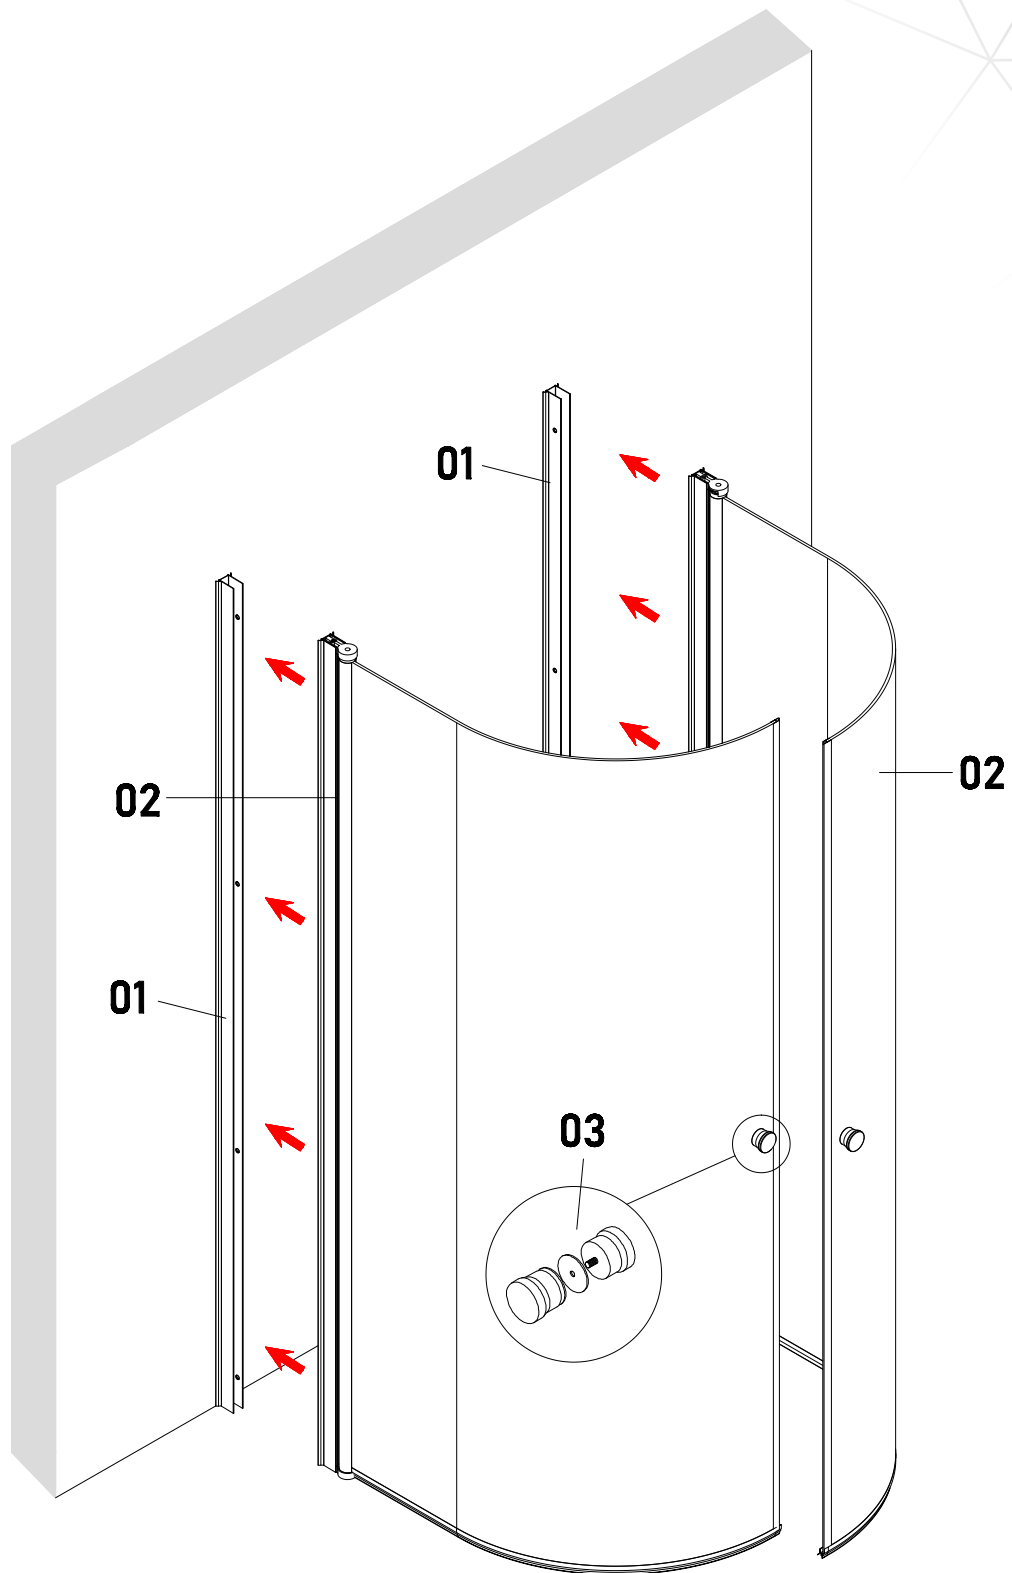

Copyright ©2020 Bygghemma Sverige AB. Original content rights reserved. All product names, logos, and brands are property of their respective owners.

Information contained within this document was considered accurate at the time of publication, but may be subject to revision.