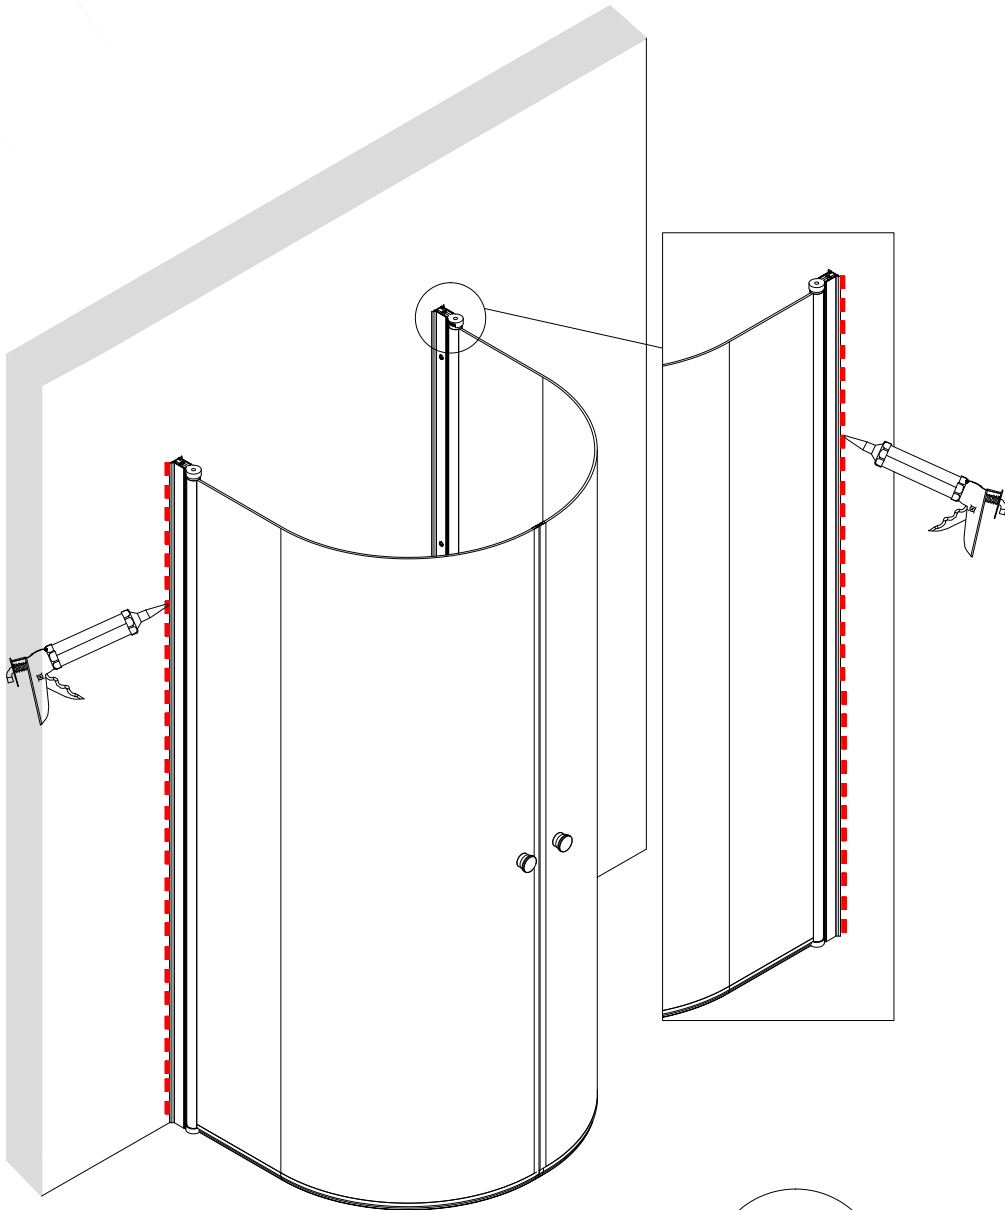

Copyright ©2020 Bygghemma Sverige AB. Original content rights reserved. All product names, logos, and brands are property of their respective owners.

Information contained within this document was considered accurate at the time of publication, but may be subject to revision.