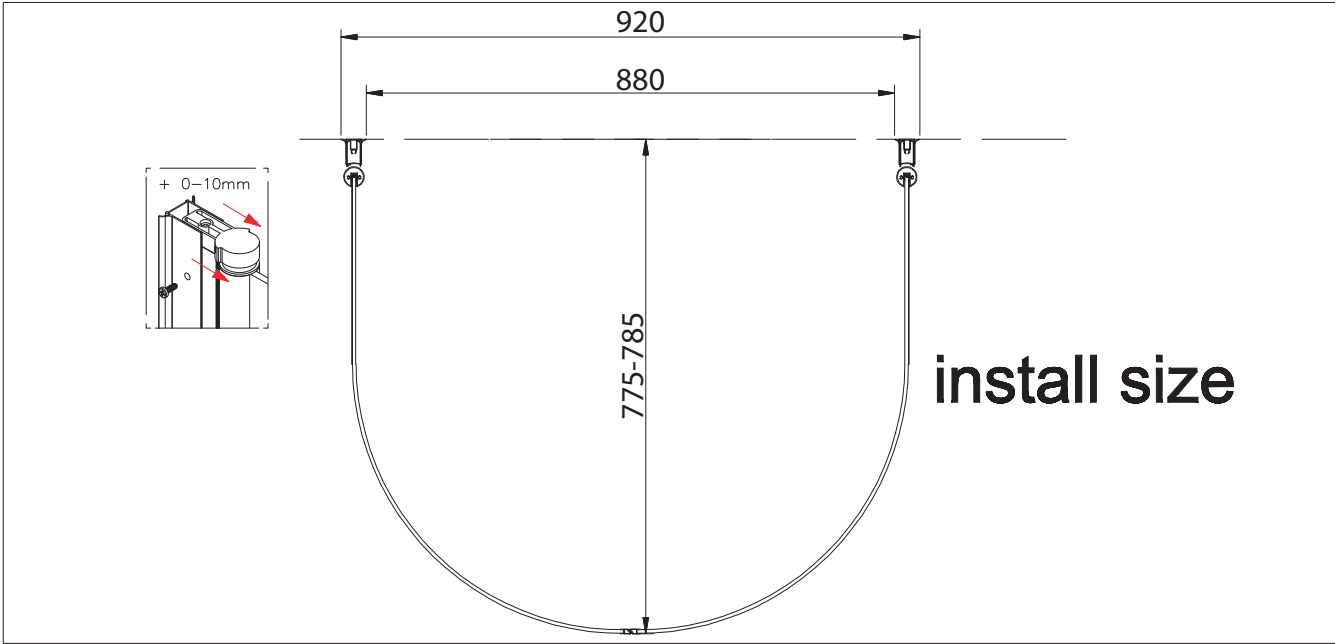

Copyright ©2020 Bygghemma Sverige AB. Original content rights reserved. All product names, logos, and brands are property of their respective owners.

Information contained within this document was considered accurate at the time of publication, but may be subject to revision.