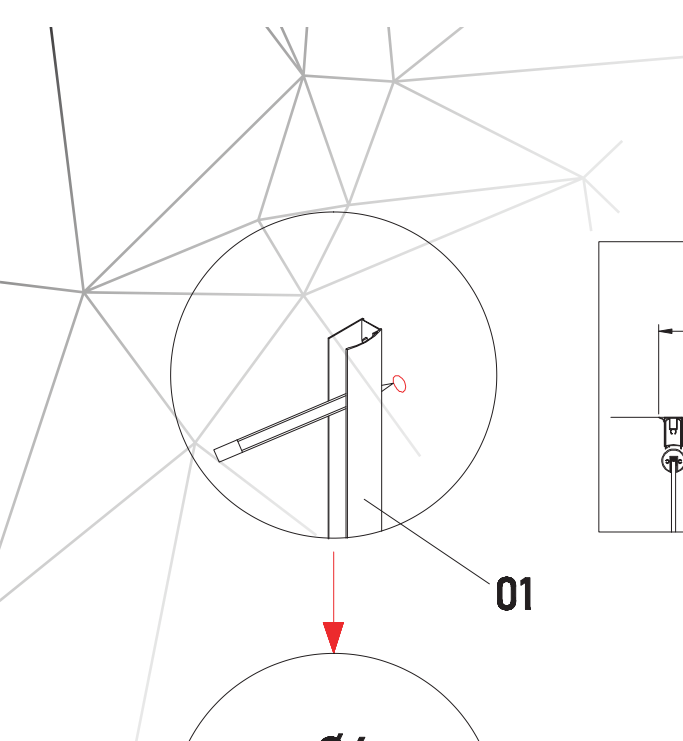

Copyright ©2020 Bygghemma Sverige AB. Original content rights reserved. All product names, logos, and brands are property of their respective owners.

Information contained within this document was considered accurate at the time of publication, but may be subject to revision.