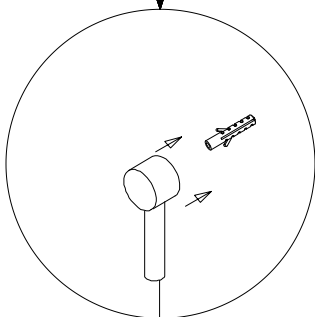

Copyright ©2020 Bygghemma Sverige AB. Original content rights reserved. All product names, logos, and brands are property of their respective owners.

Information contained within this document was considered accurate at the time of publication, but may be subject to revision.