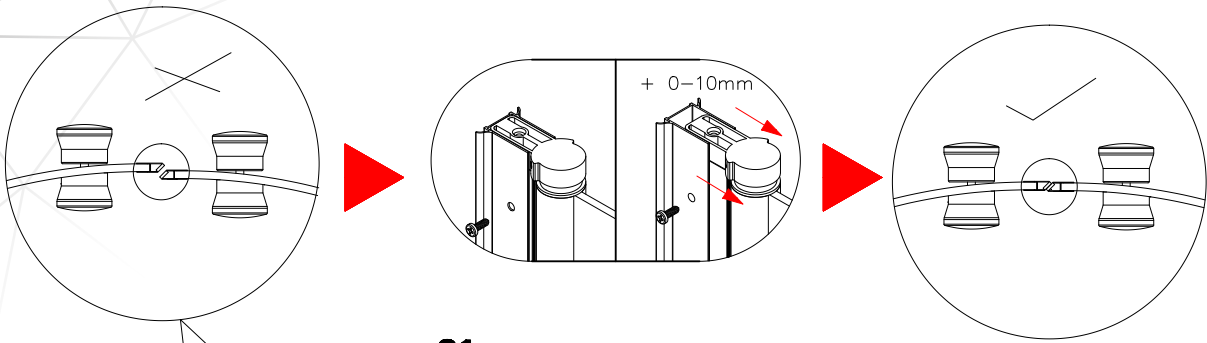

01

Copyright ©2020 Bygghemma Sverige AB. Original content rights reserved. All product names, logos, and brands are property of their respective owners.

Information contained within this document was considered accurate at the time of publication, but may be subject to revision.