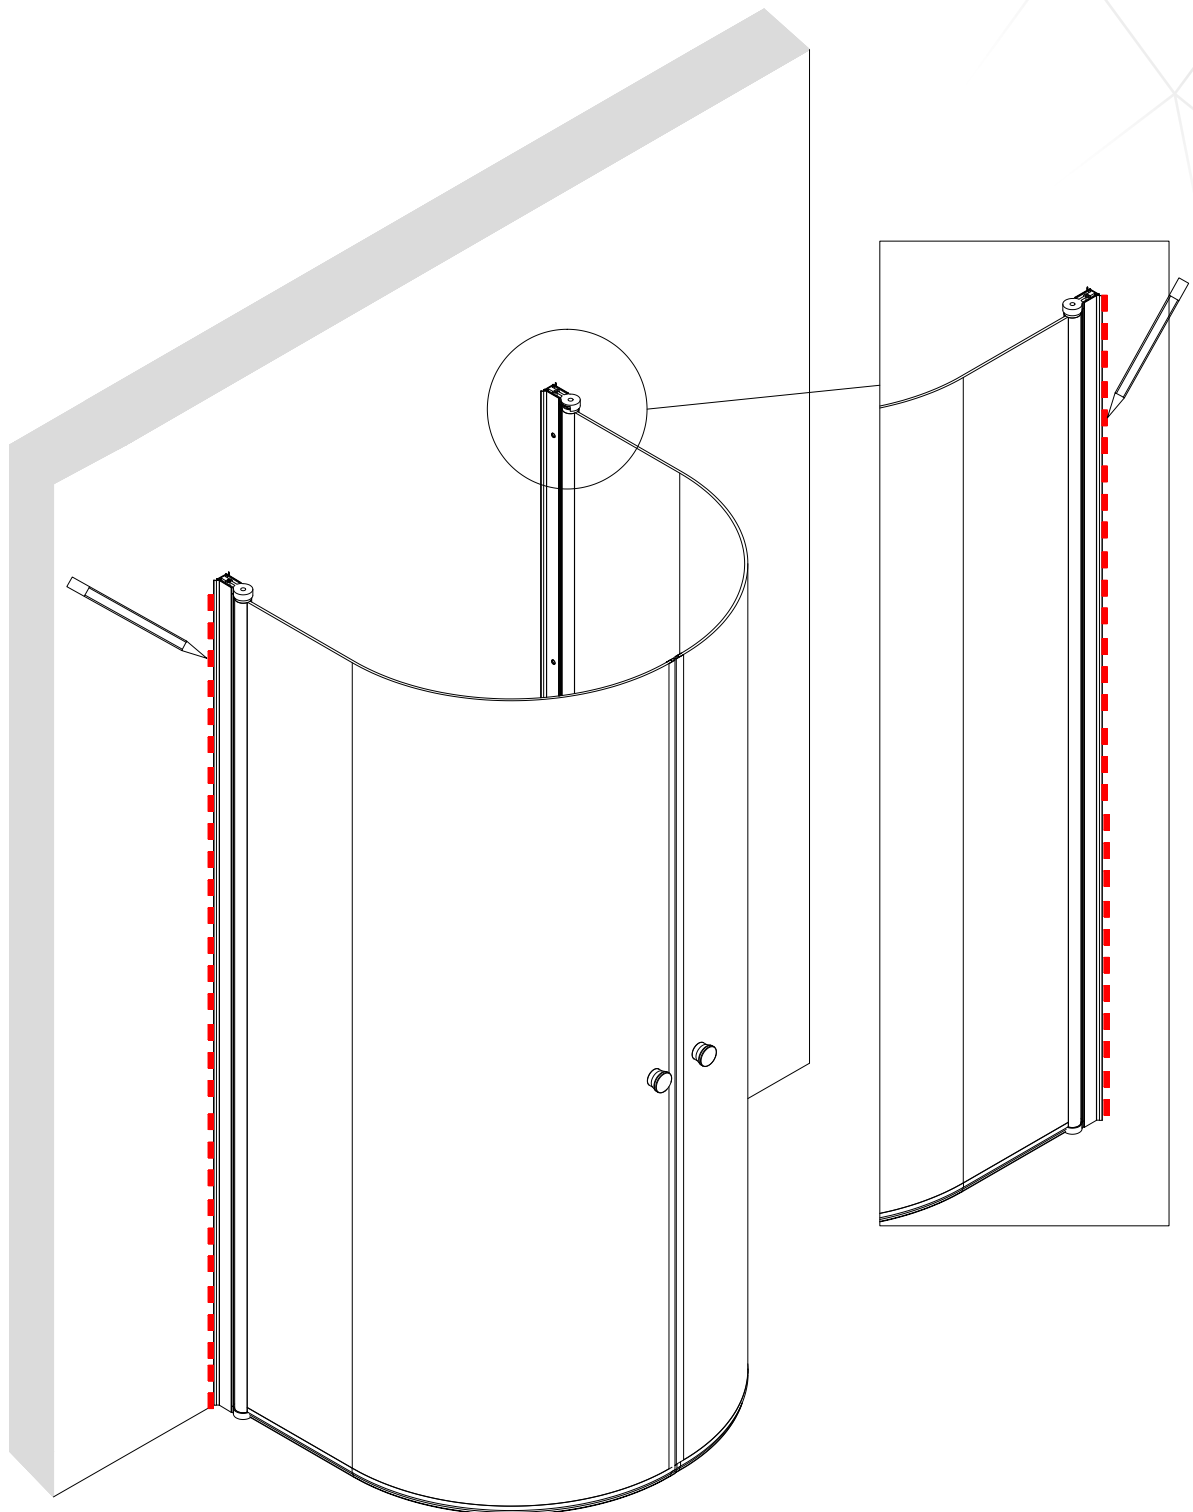

Copyright ©2020 Bygghemma Sverige AB. Original content rights reserved. All product names, logos, and brands are property of their respective owners.

Information contained within this document was considered accurate at the time of publication, but may be subject to revision.