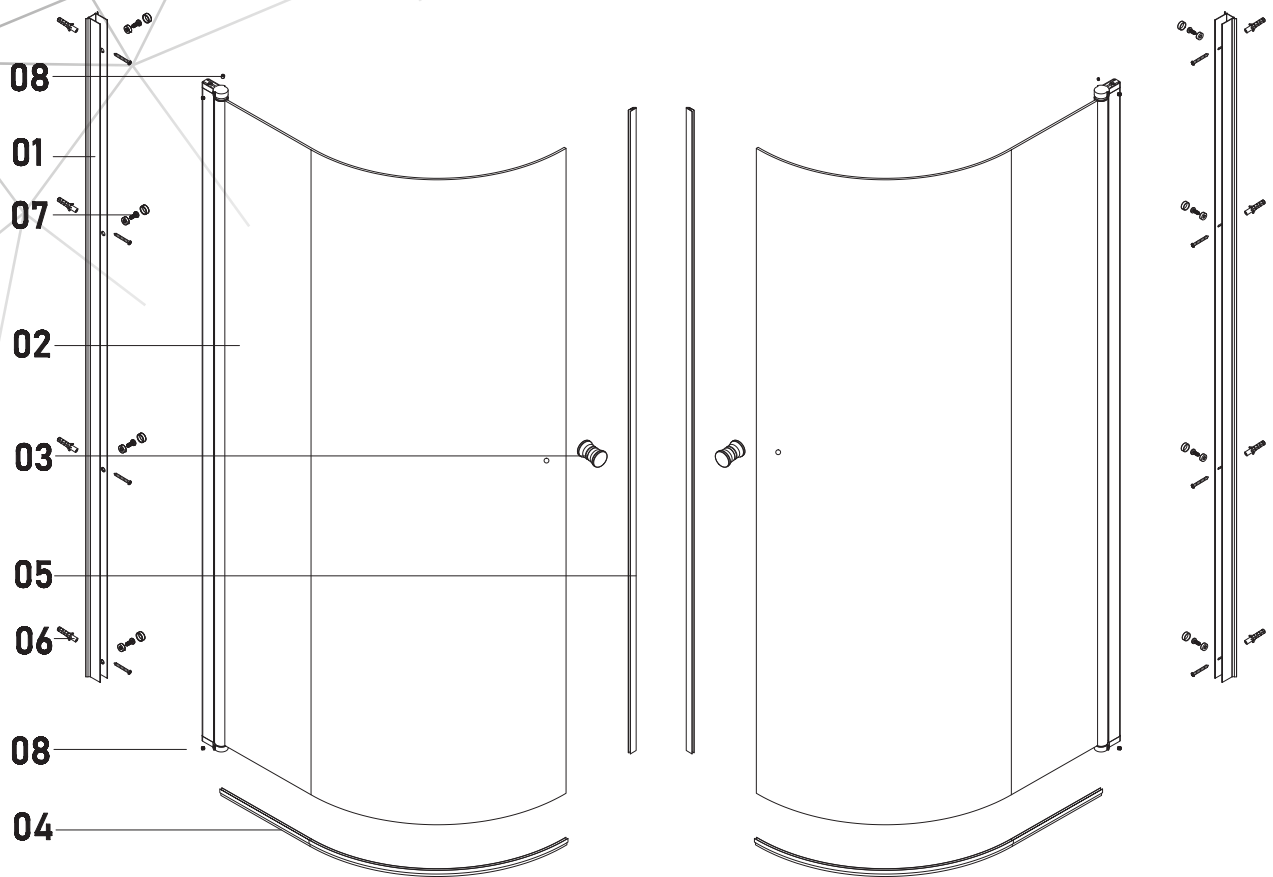

Copyright ©2020 Bygghemma Sverige AB. Original content rights reserved. All product names, logos, and brands are property of their respective owners.

Information contained within this document was considered accurate at the time of publication, but may be subject to revision.