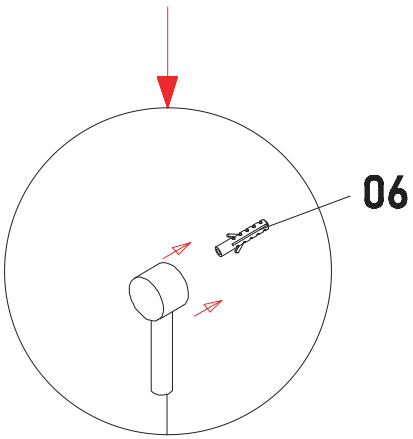

Copyright ©2020 Bygghemma Sverige AB. Original content rights reserved. All product names, logos, and brands are property of their respective owners.

Information contained within this document was considered accurate at the time of publication, but may be subject to revision.